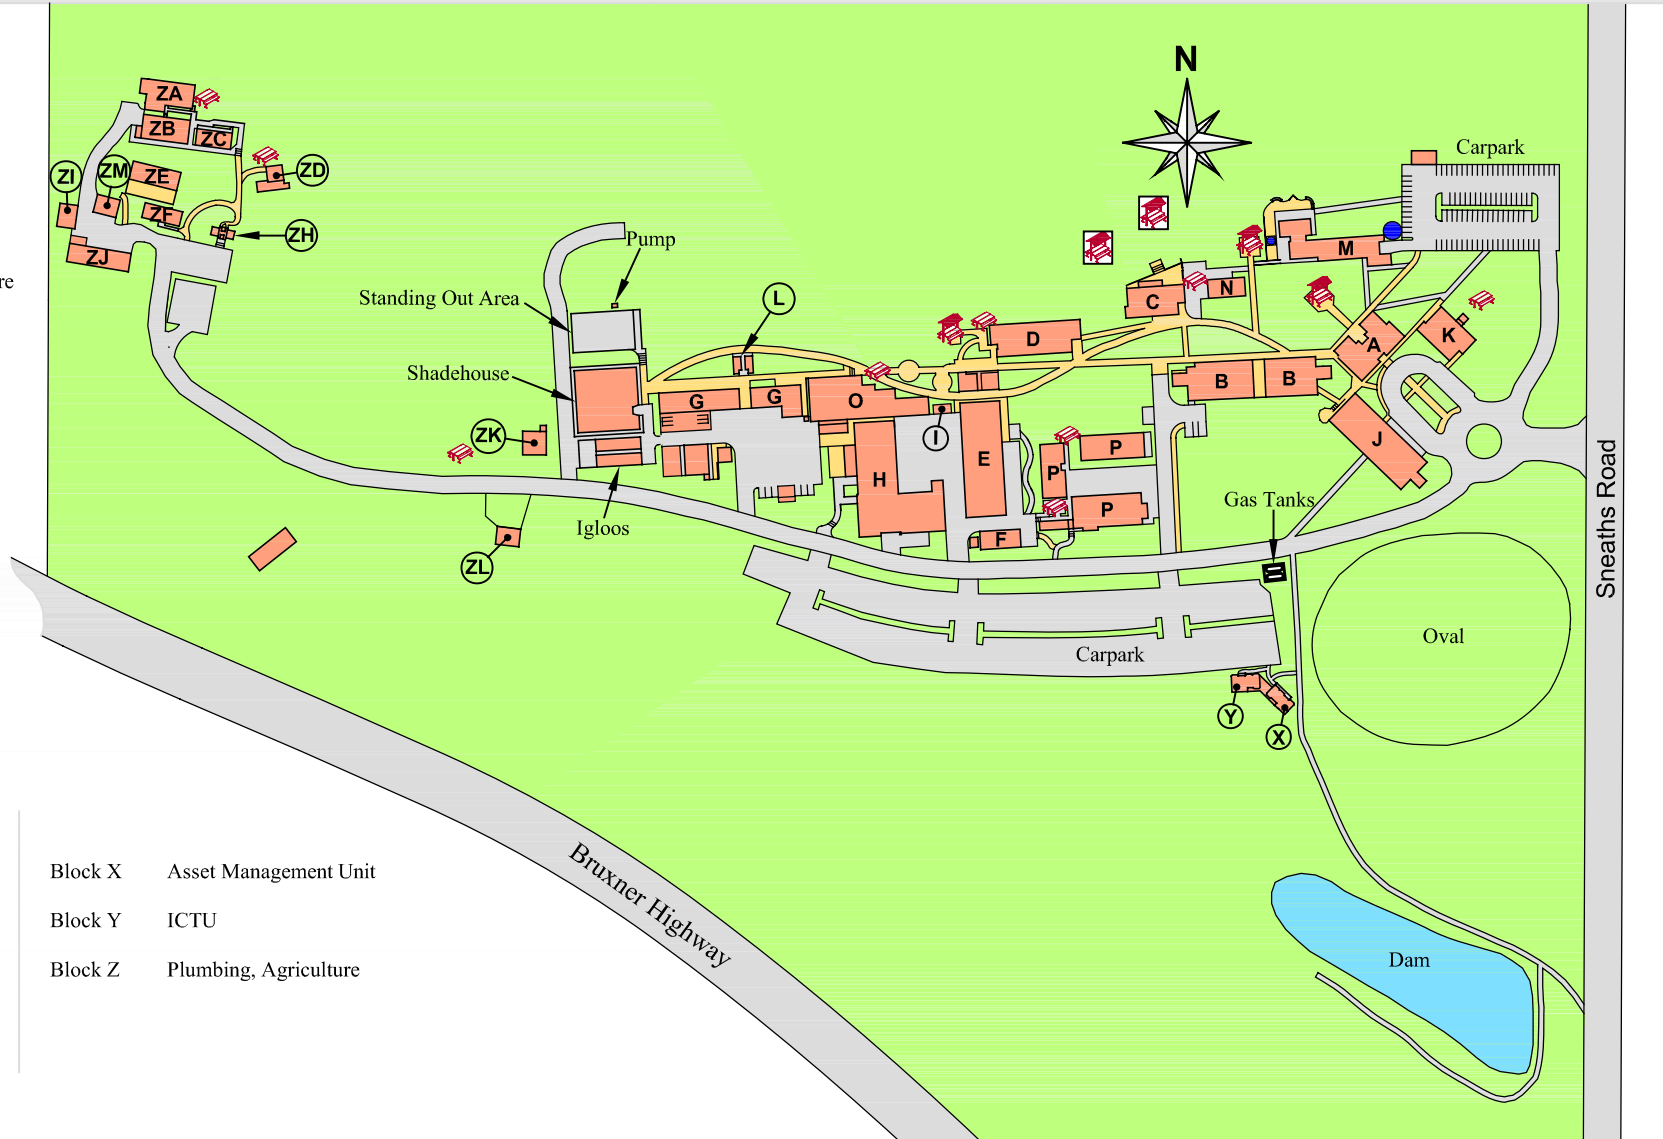

North Coast TAFE - Wollongbar Campus

Click on a building name to display the location of the building on the map

- Block A Administration
- Block B General Education, Information Technology, Library, Tourism, Welfare
- Block C Canteen, Counsellor
- Block D Agriculture, Horticulture
- Block E Automotive
- Block F Main Store
- Block G Horticulture
- Block H Vehicle Paint and Panel
- Block J Hairdressing, Textiles Clothing and Footware
- Block K Child Studies
- Block L Toilets
- Block M Tourism and Hospitality
- Block N Student Association
- Block O Metal Fabrication and Welding, Mechanical Engineering
- Block P Carpentry and Joinery, Electrical

- Block X Asset Management Unit
- Block Y ICTU
- Block Z Plumbing, Agriculture

Click on a symbol to display the location of the amenities on the map

- Disabled Parking
- Female Toilets
- Student Shower
- Student Parking
- Disabled Toilets
- Male Toilets
- Access Elevator
- Bicycle Parking